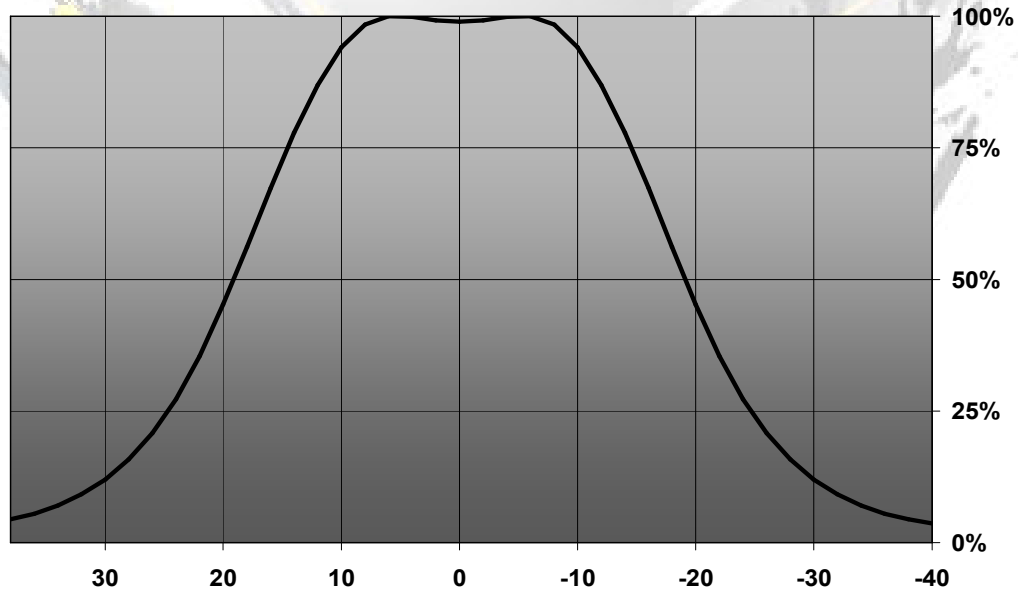

Relative Intensity of C10813_Cute-4-NIS-W

© Ledil Oy – PRELIMINARY - Subject to change without prior notice