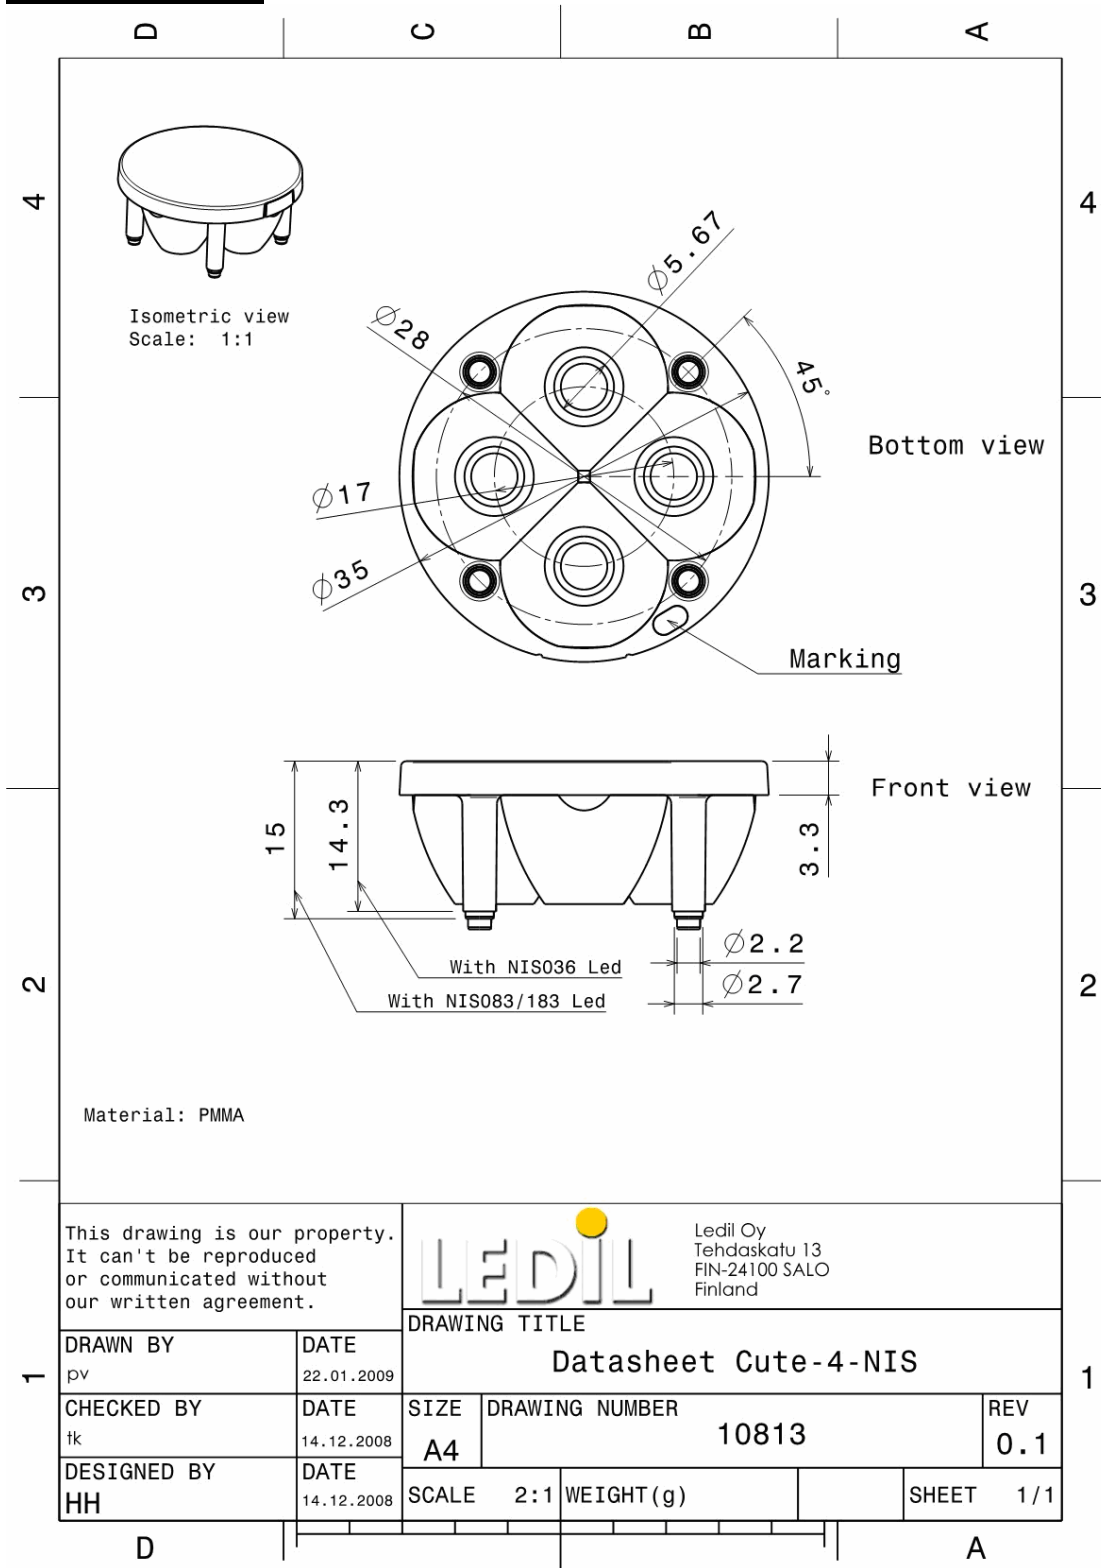

DRAWINGS

This drawing is our property.
It can't be reproduced
or communicated without
our written agreement.

Ledil Oy
Tehdaskatu 13
FIN-24100 SALO
Finland

DRAWING TITLE

Datasheet Cute-4-NIS

DRAWN BY pv	DATE 22.01.2009	DRAWING NUMBER 10813			REV 0.1
CHECKED BY tk	DATE 14.12.2008	SIZE A4	WEIGHT (g)		SHEET 1/1
DESIGNED BY HH	DATE 14.12.2008	SCALE 2:1