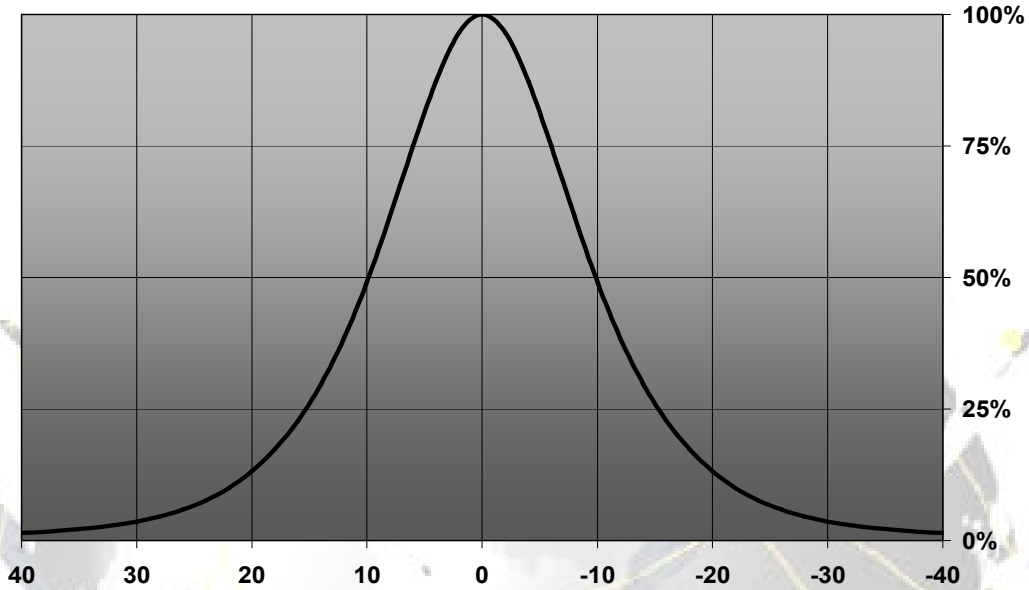

MEASUREMENT DATA

Relative Intensity of C10812_Cute-4-NIS-M