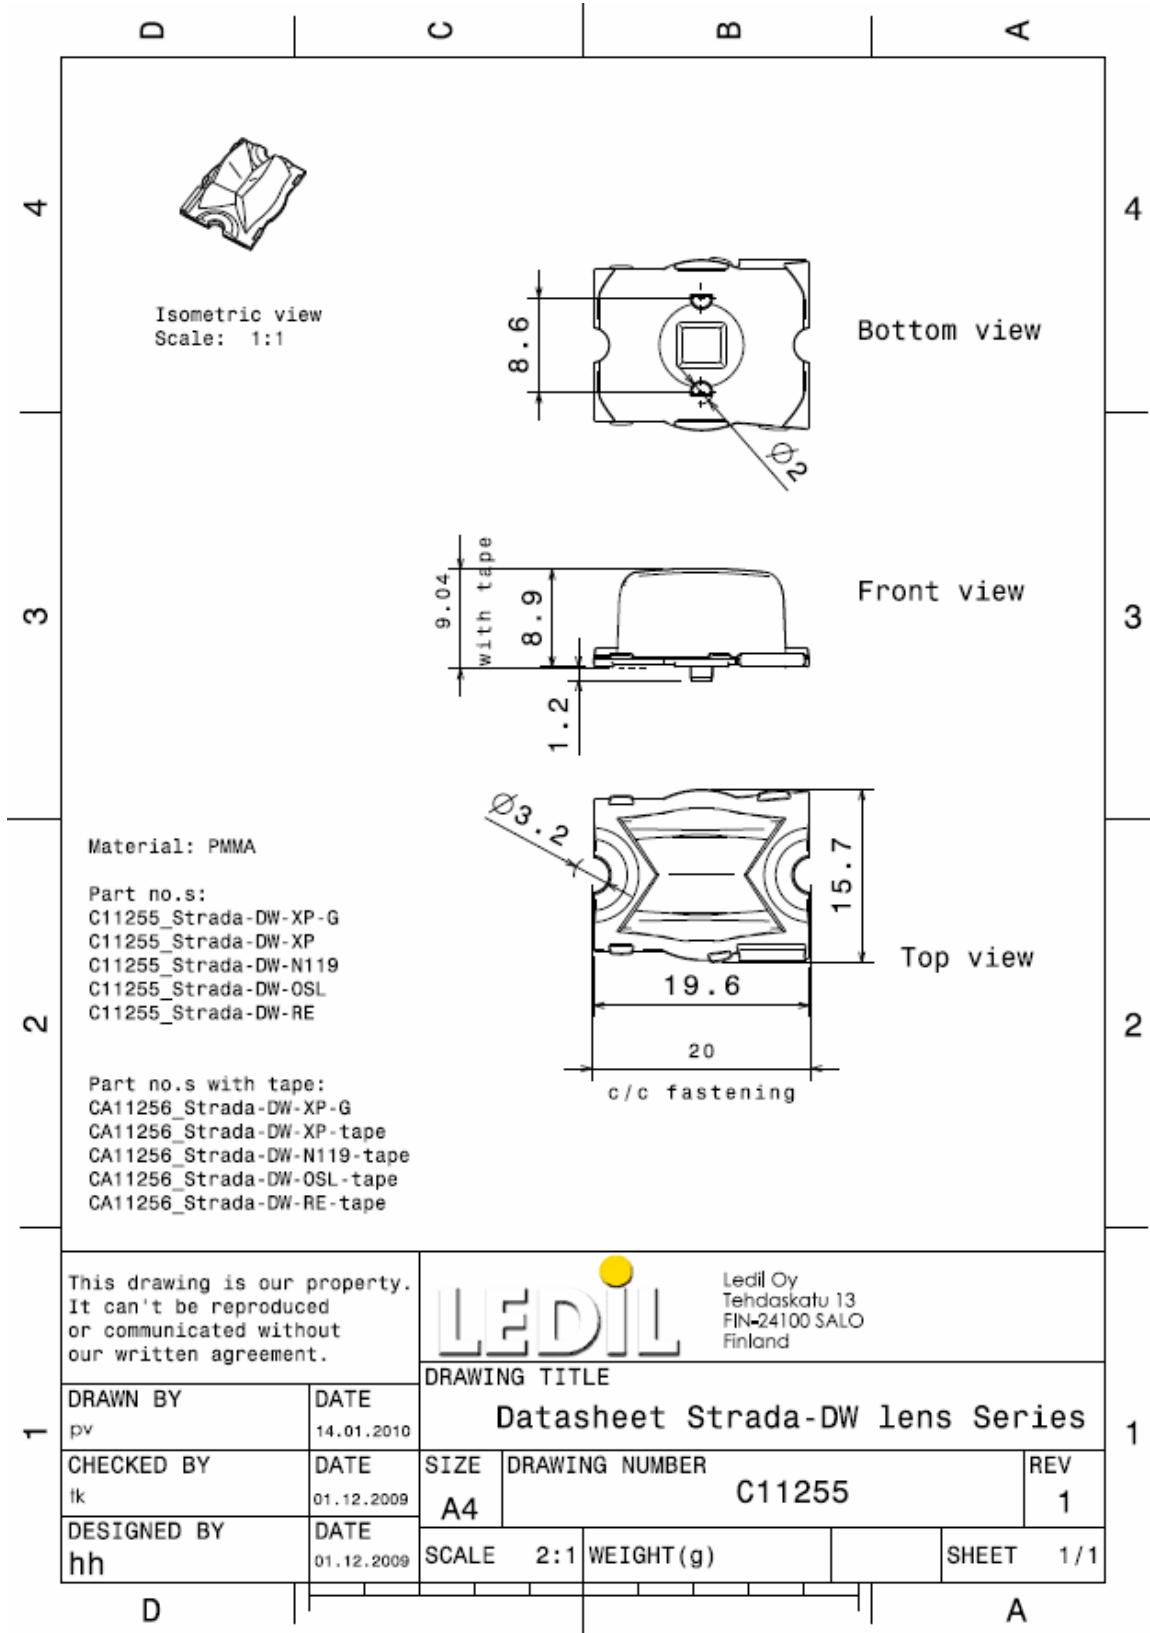

STRADA-DW-XP-G LENSES FOR CREE XP-G LEDs

- Specially designed for Cree XP-G series of LEDs.
- New extremely wide SIDE-EMITTING design with very and uniform light distribution.
- Comes with integrated positioning pins.
- Lens material optical grade PMMA. Allows use of high current and temperature conditions
- Best available optical efficiency, approximately 92%.
- Fastening to heat sink with or without PU foam adhesive tape of automotive grade, please select which suits the best for your needs.

LENS TYPES

NAME	ORDERING CODE	FWHM Angle
Strada-DW-XP-G	C11255_Strada-DW-XP-G	±44° & ±74°
Strada-DW-XP-G-TAPE	CA11256_Strada-DW-XP-G-tape	±44° & ±74°

© Ledil Oy – PRELIMINARY - Subject to change without prior notice

MEASUREMENT DATA & DRAWING

Relative Intensity of C11255_Strada-DW-XP-G

© Ledil Oy – PRELIMINARY - Subject to change without prior notice

© Ledit Oy – PRELIMINARY - Subject to change without prior notice