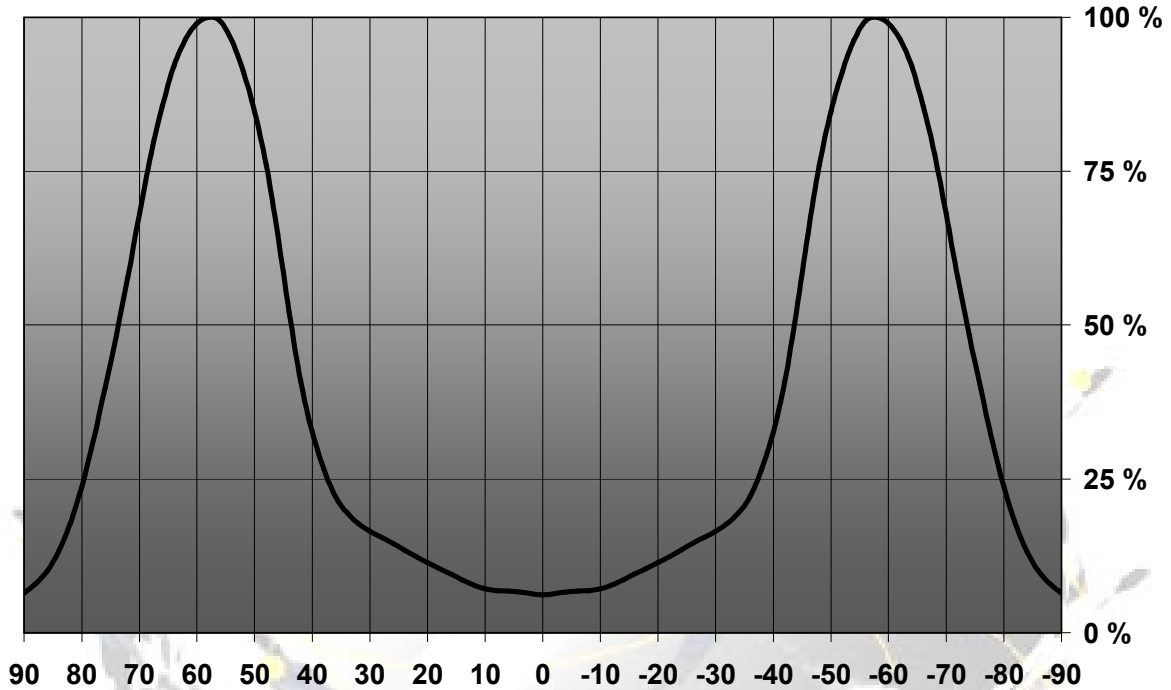

MEASUREMENT DATA & DRAWING

Relative Intensity of C11255_Strada-DW-XP-G

© Ledil Oy – PRELIMINARY - Subject to change without prior notice