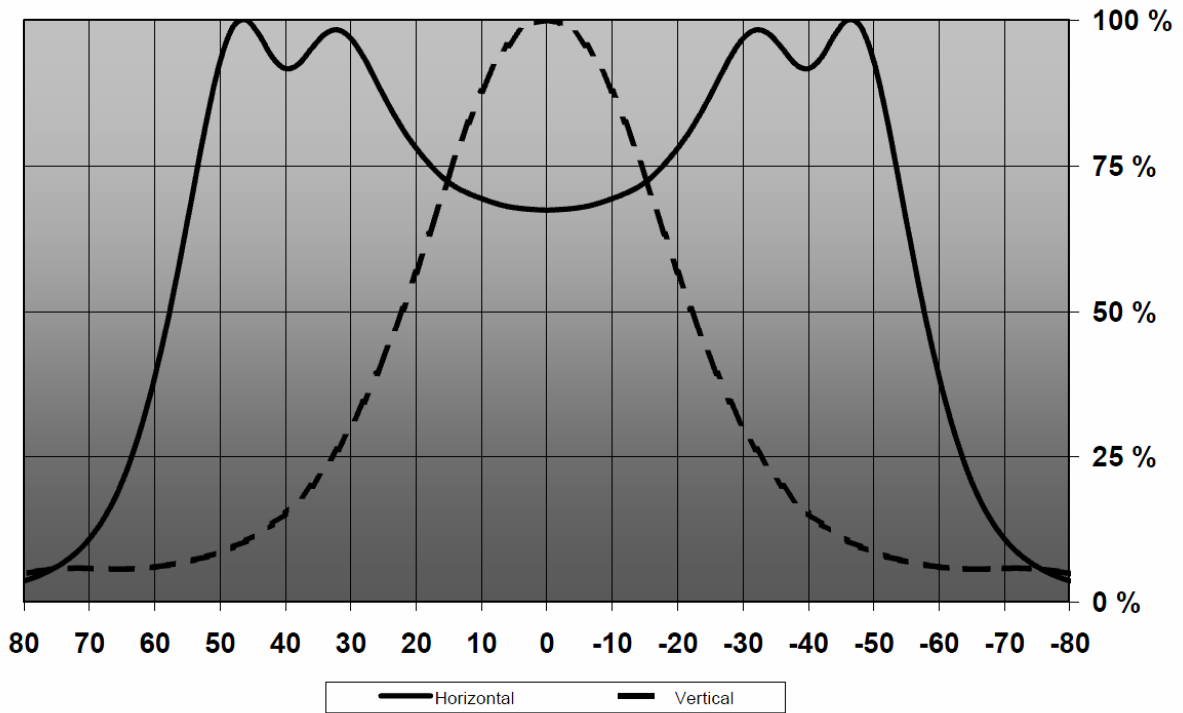

MEASUREMENT DATA

Relative Intensity of C10926_Strada-B-XP

© Ledil Oy – PRELIMINARY - Subject to change without prior notice