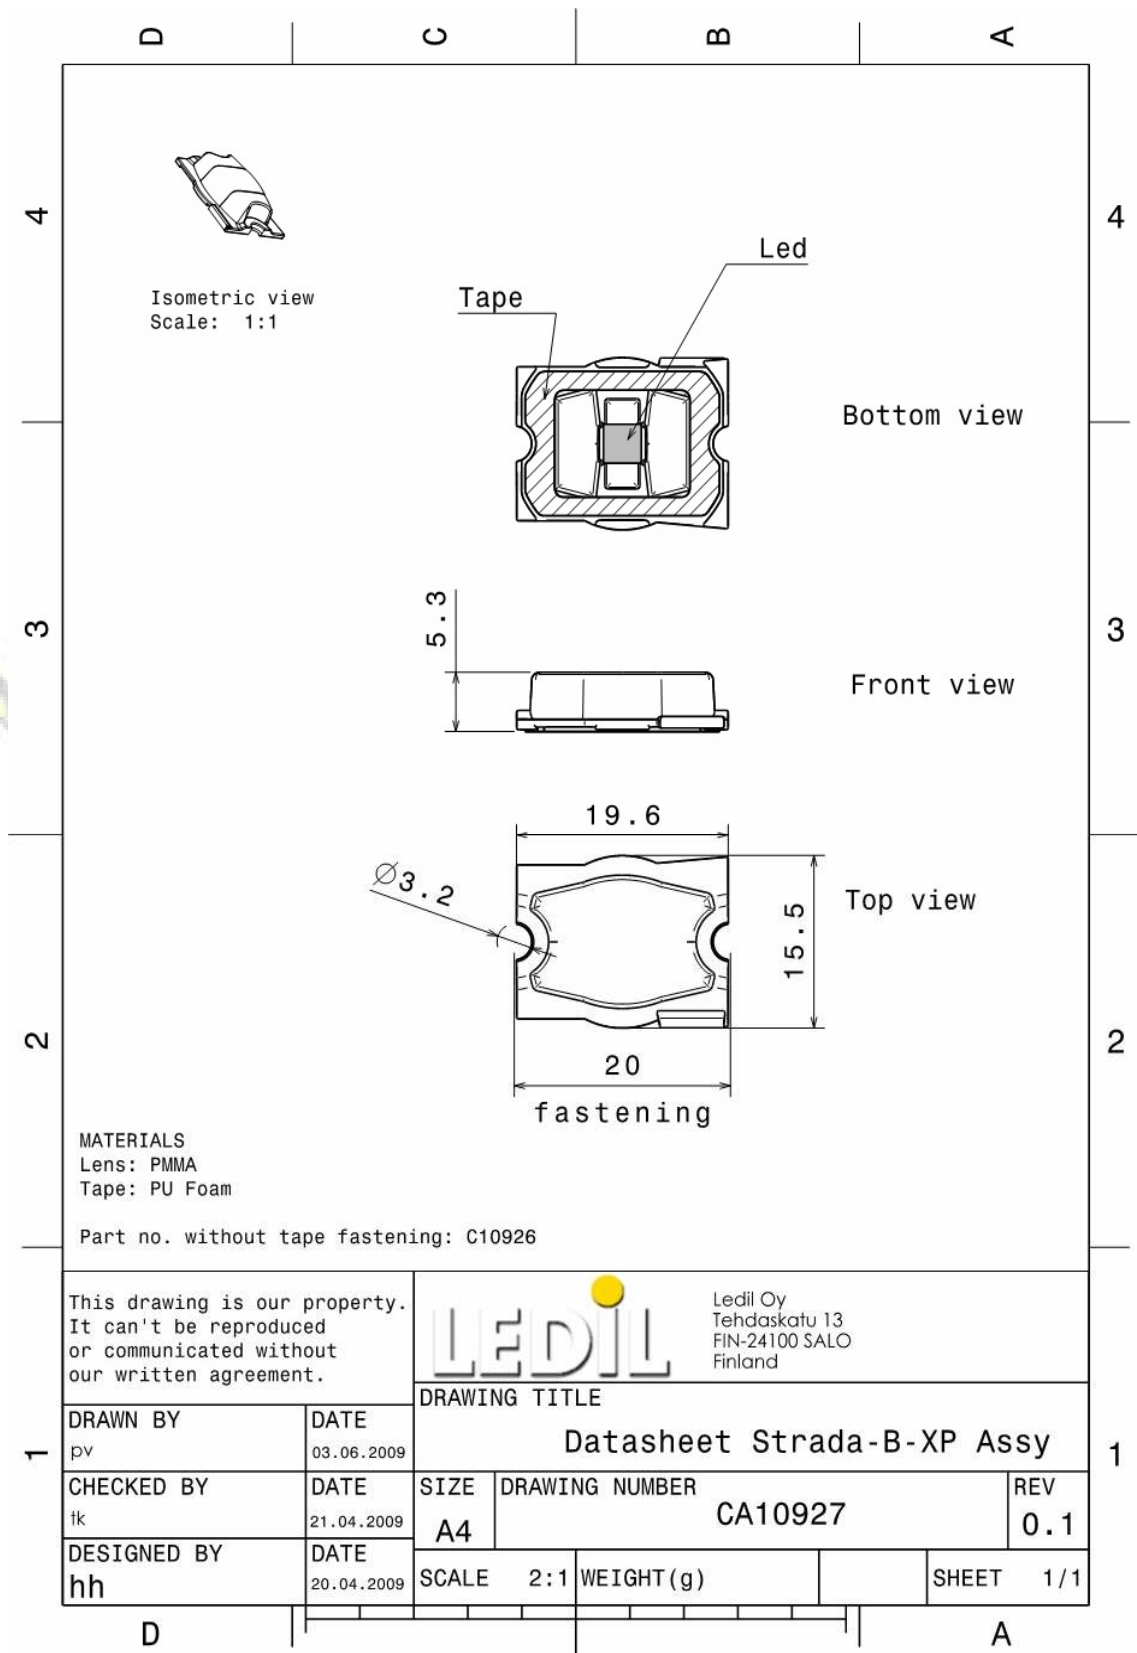

DRAWINGS

© Ledil Oy – PRELIMINARY - Subject to change without prior notice