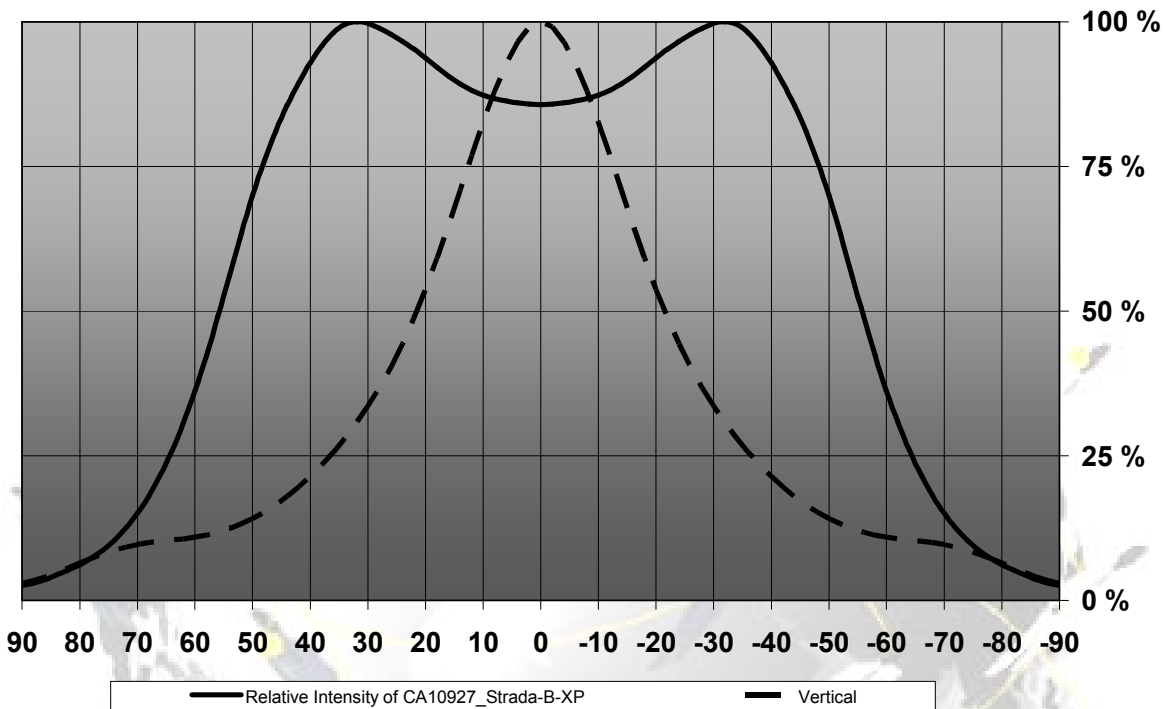

MEASUREMENT DATA

Relative Intensity of CA10927_Strada-B-XP