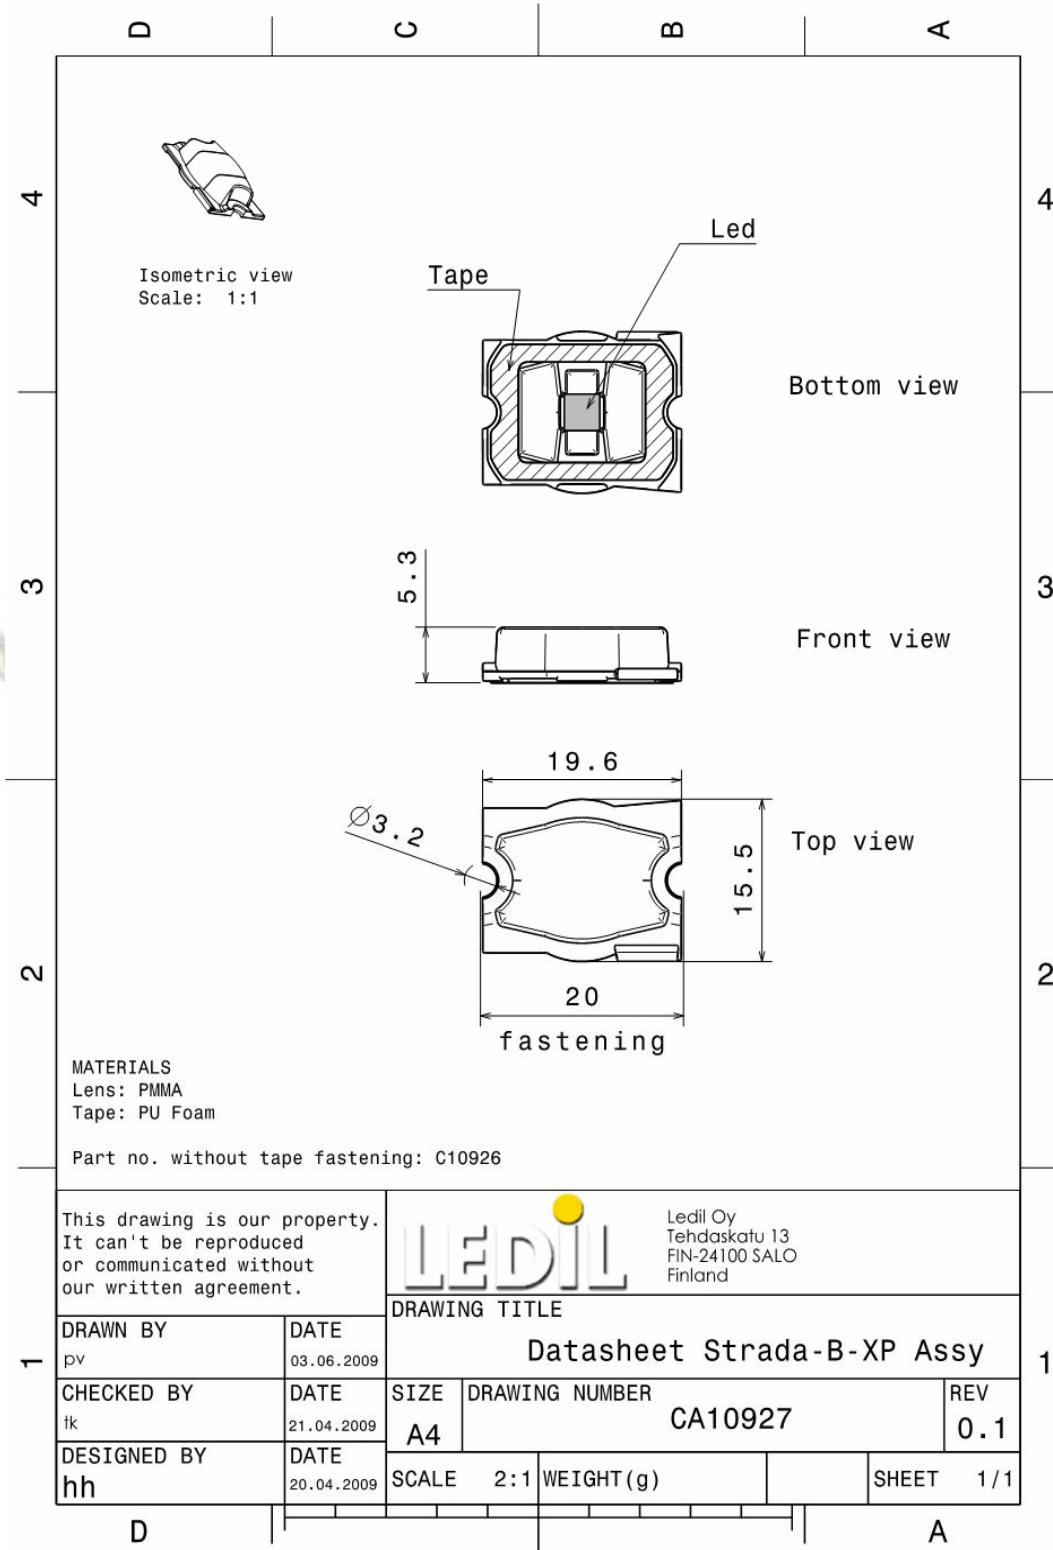

DRAWINGS

© Ledil Oy – PRELIMINARY - Subject to change without prior notice