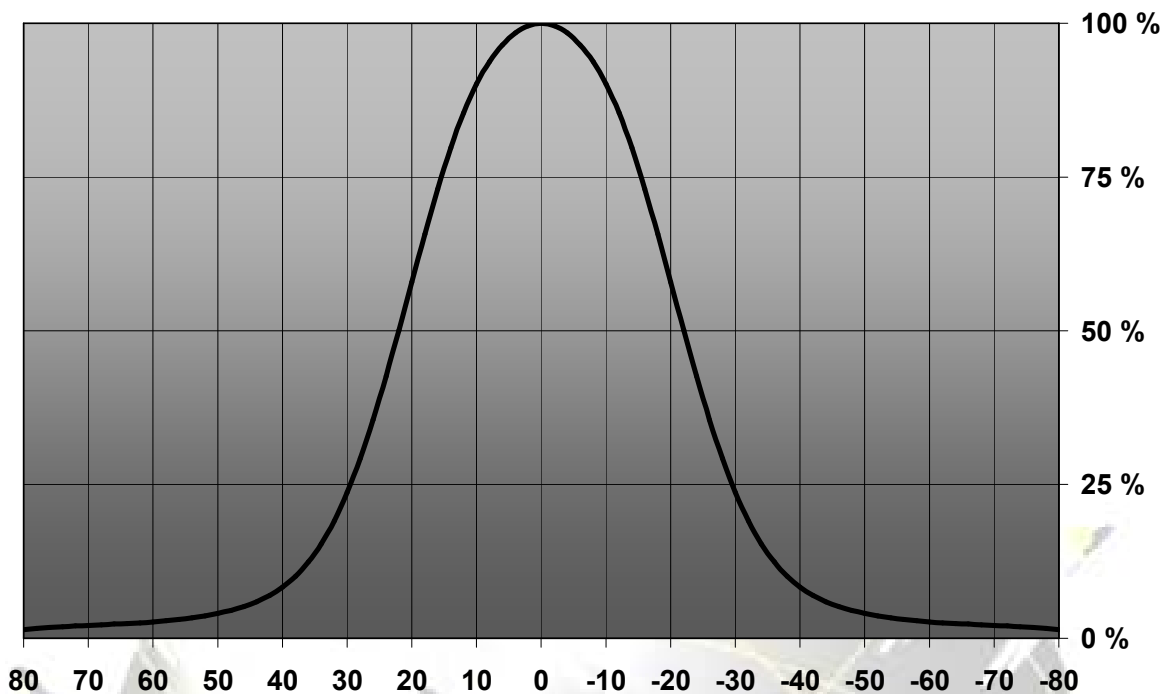

Relative Intensity of C10923_GT4-XP-G-W

© Ledil Oy – PRELIMINARY - Subject to change without prior notice