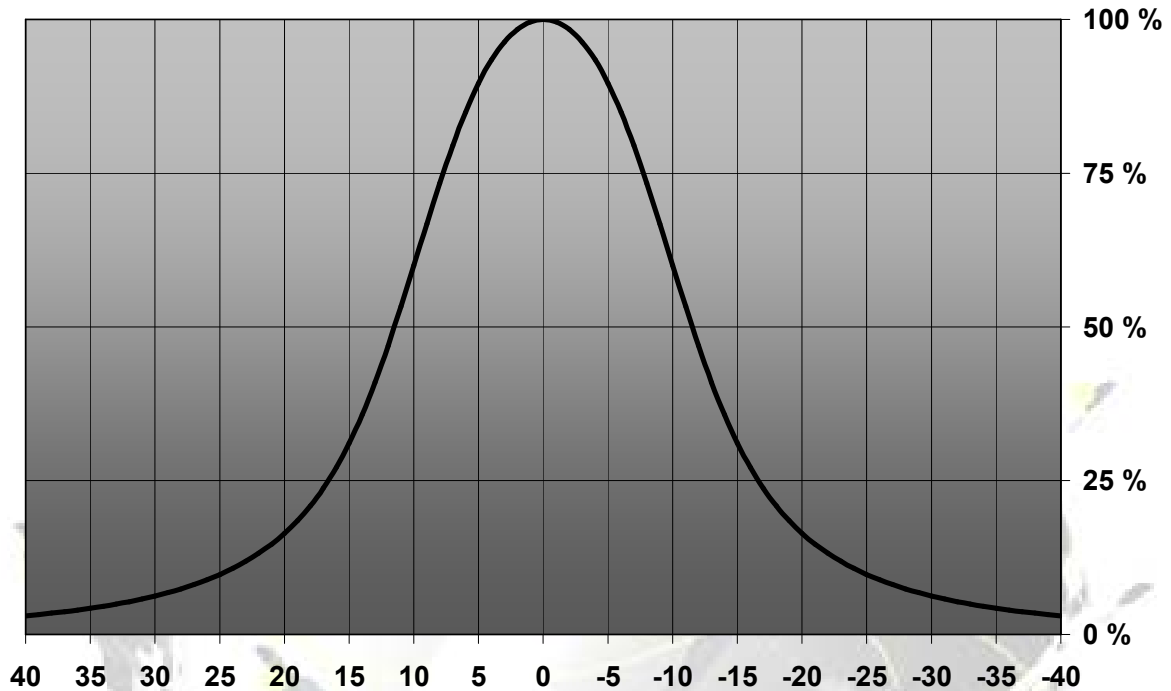

MEASUREMENT DATA

Relative Intensity of C10921_GT4-XP-G-S

© Ledil Oy – PRELIMINARY - Subject to change without prior notice