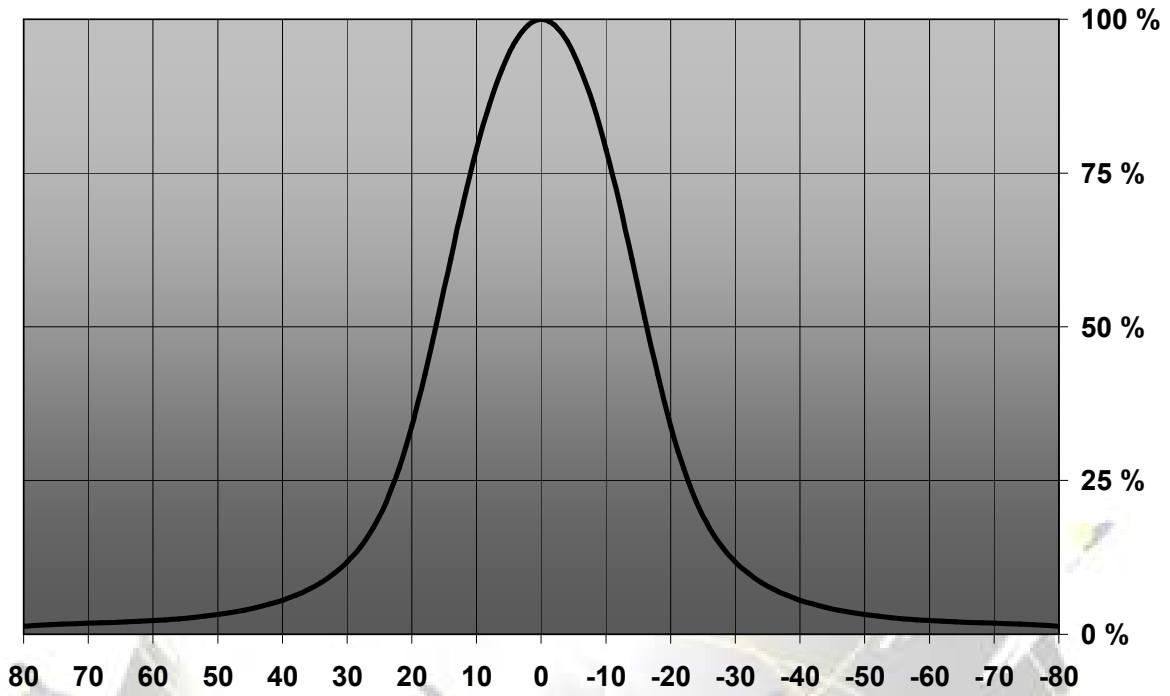

Relative Intensity of C10922_GT4-XP-G-M

© Ledil Oy – PRELIMINARY - Subject to change without prior notice