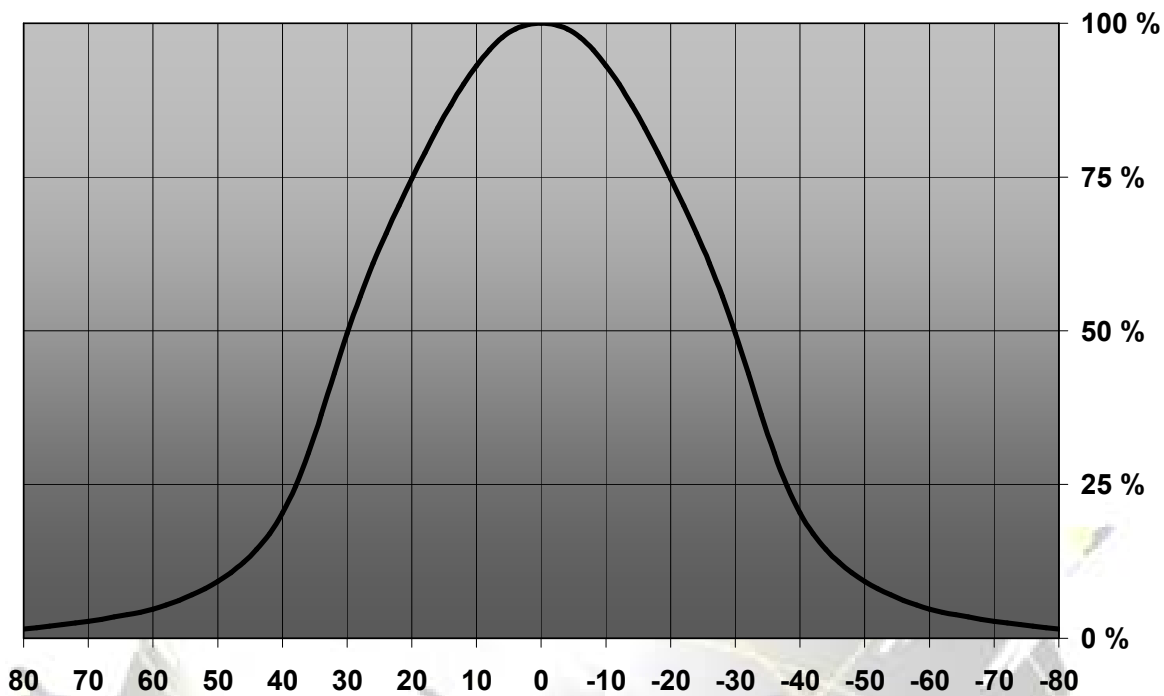

Relative Intensity of C10975_GT4-XP-G-WW

© Ledil Oy – PRELIMINARY - Subject to change without prior notice