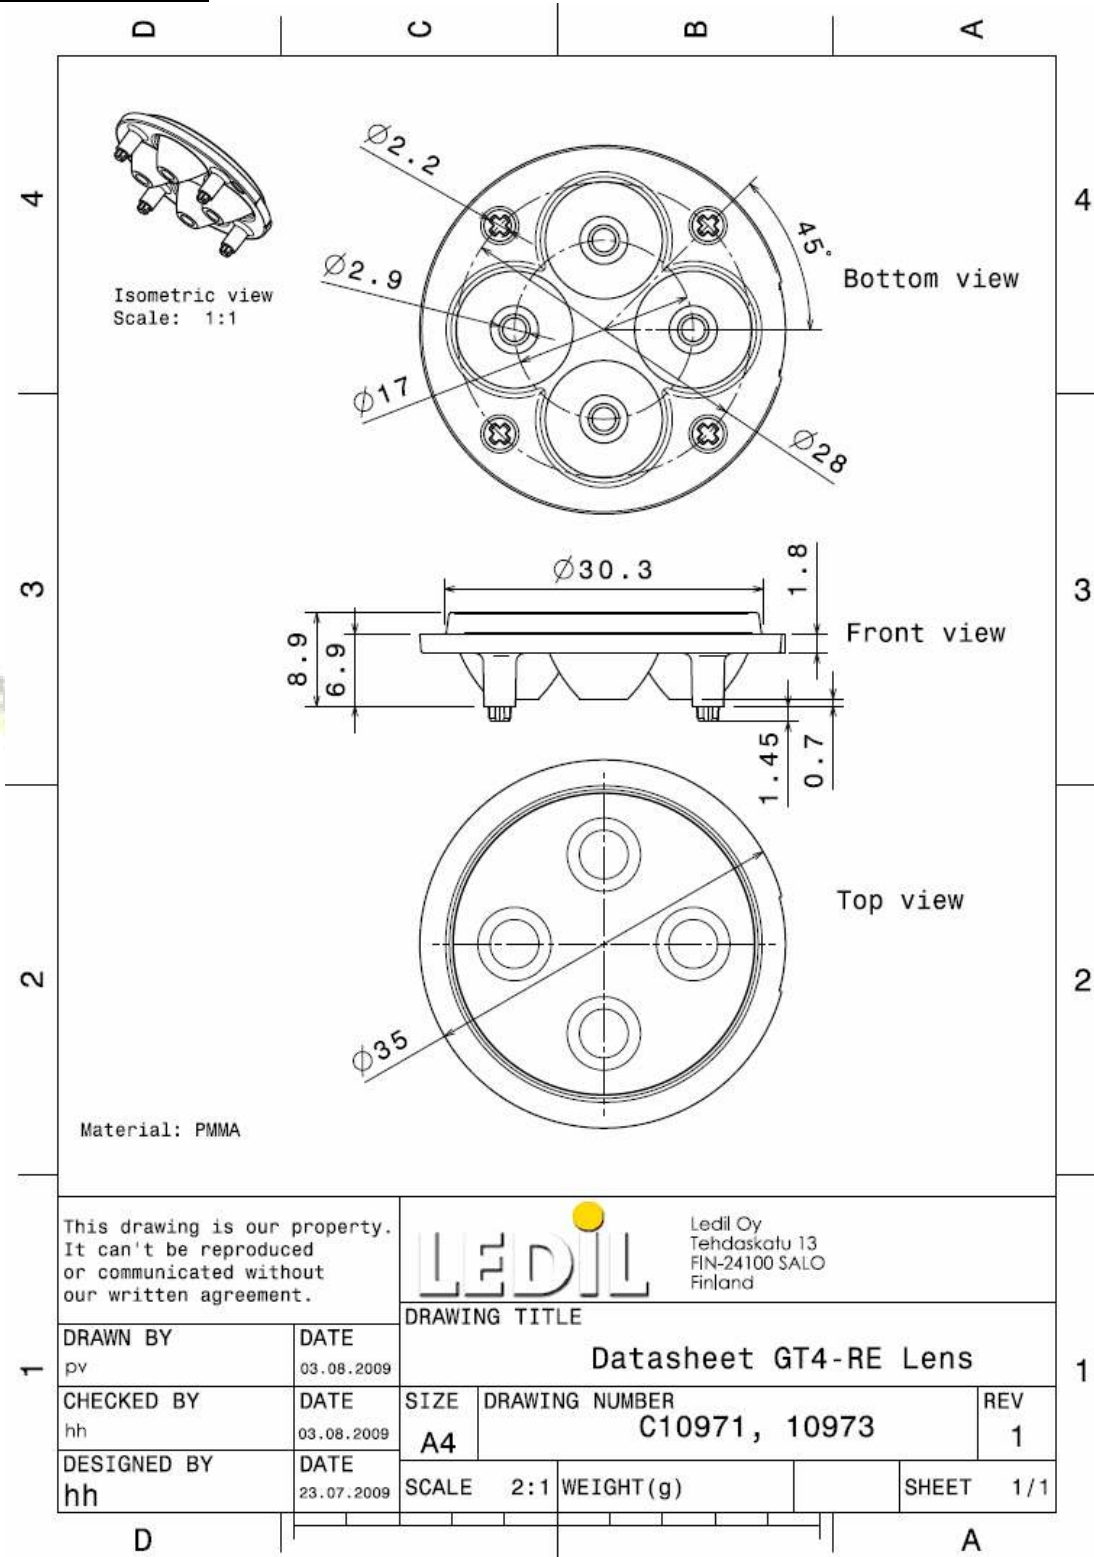

DRAWINGS

© Ledil Oy – PRELIMINARY - Subject to change without prior notice