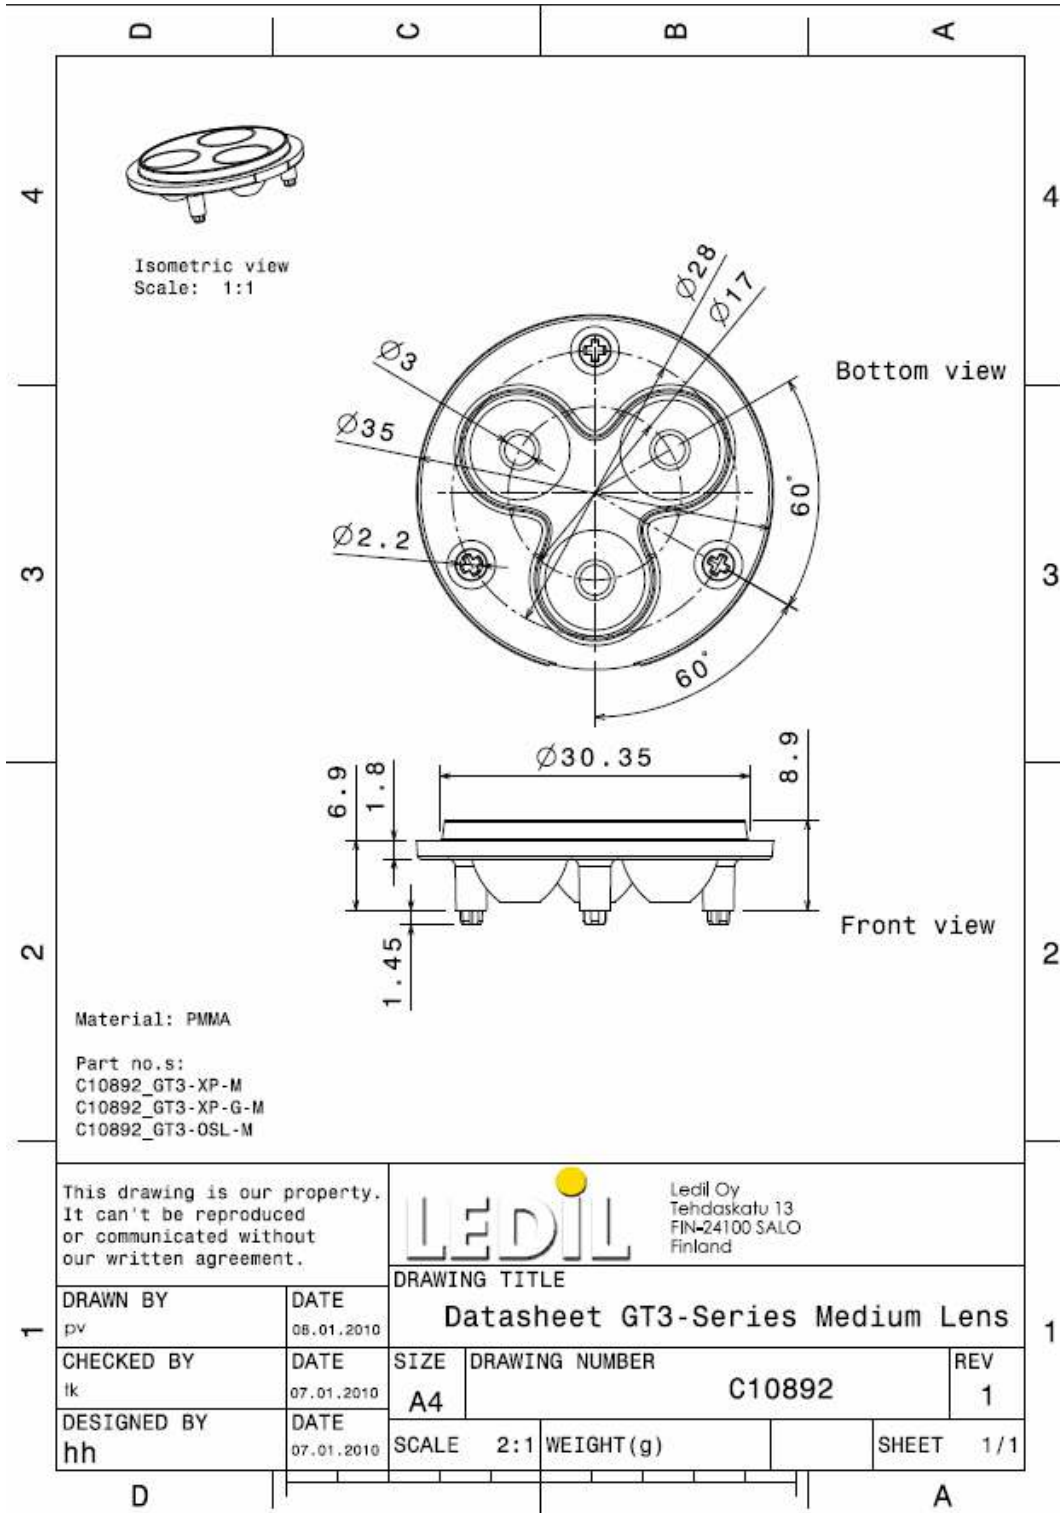

DRAWINGS

© Ledil Oy - PRELIMINARY - Subject to change without prior notice