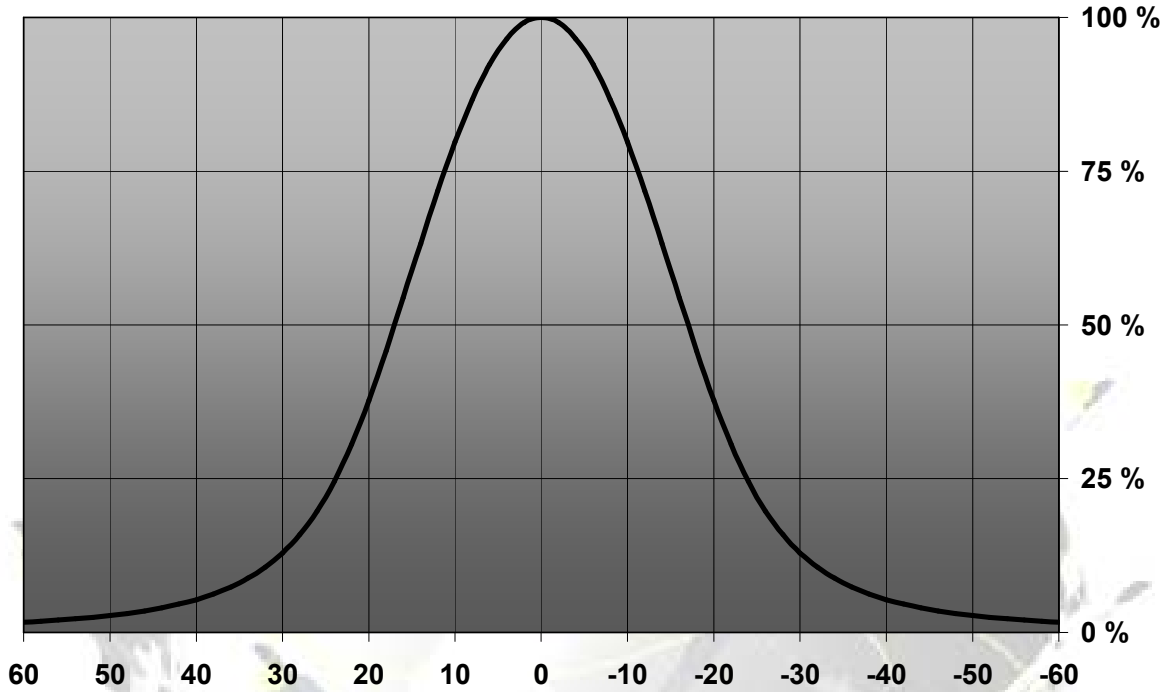

MEASUREMENT DATA

Relative Intensity of C10892_GT3-XP-G-M

© Ledil Oy – PRELIMINARY - Subject to change without prior notice