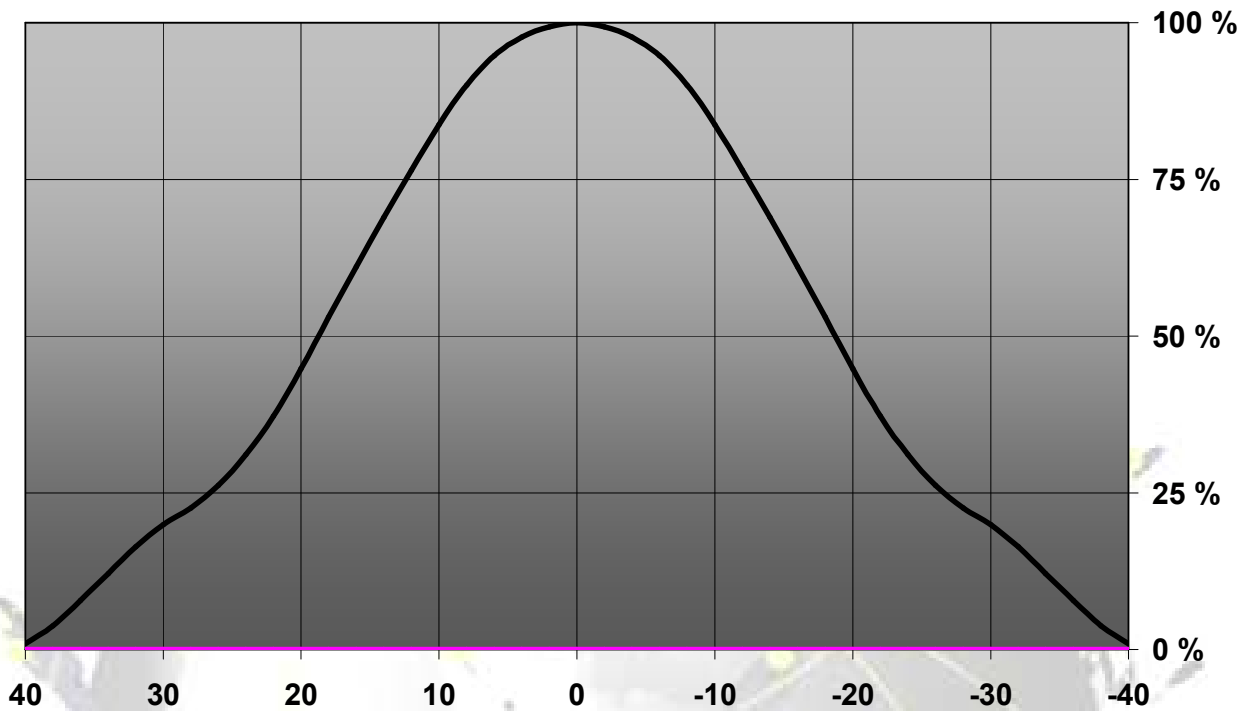

Relative intensity of C11553_Barbara-W

© Ledil Oy – PRELIMINARY - Subject to change without prior notice