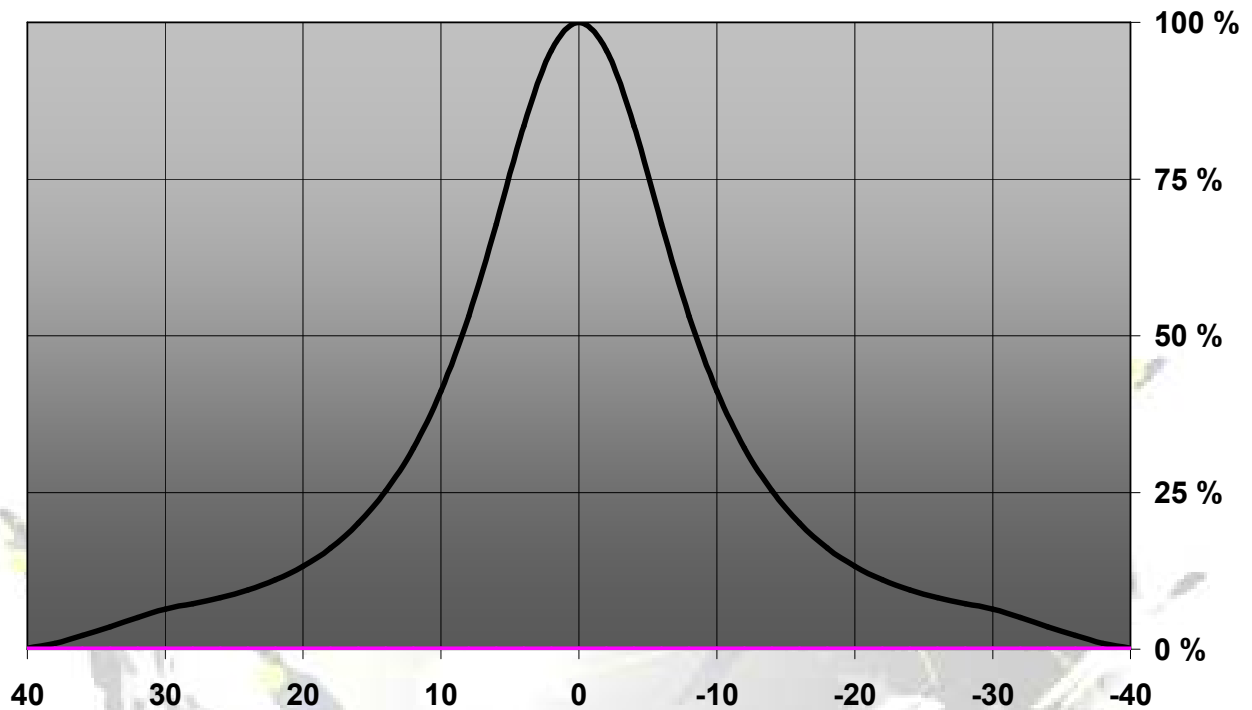

Barbara reflectors for Bridgelux BXRA C/N/W- 0800/1200/2000 series of LEDs

- Specially designed for Bridgelux BXRA-C/N/W- 0800/1200/2000 series of LEDs.
- Special care taken to make a uniform white or warm white illumination.
- Diameter 70mm
- Reflector is made of aluminum coated PC (120°C/248F) with protective laquer (110°C/230F)
- Please check fastening details from this link:
http://www.ledil.com/datasheets/DataSheet_GLUES.pdf

LENS TYPES

NAME	ORDERING CODE	FWHM Angle
Barbara Spot	C11552_Barbara-S	±8°
Barbara Wide	C11553_Barbara-W	±20°

© Ledil Oy – PRELIMINARY - Subject to change without prior notice

MEASUREMENT DATA

Relative intensity of C11552_Barbara-S