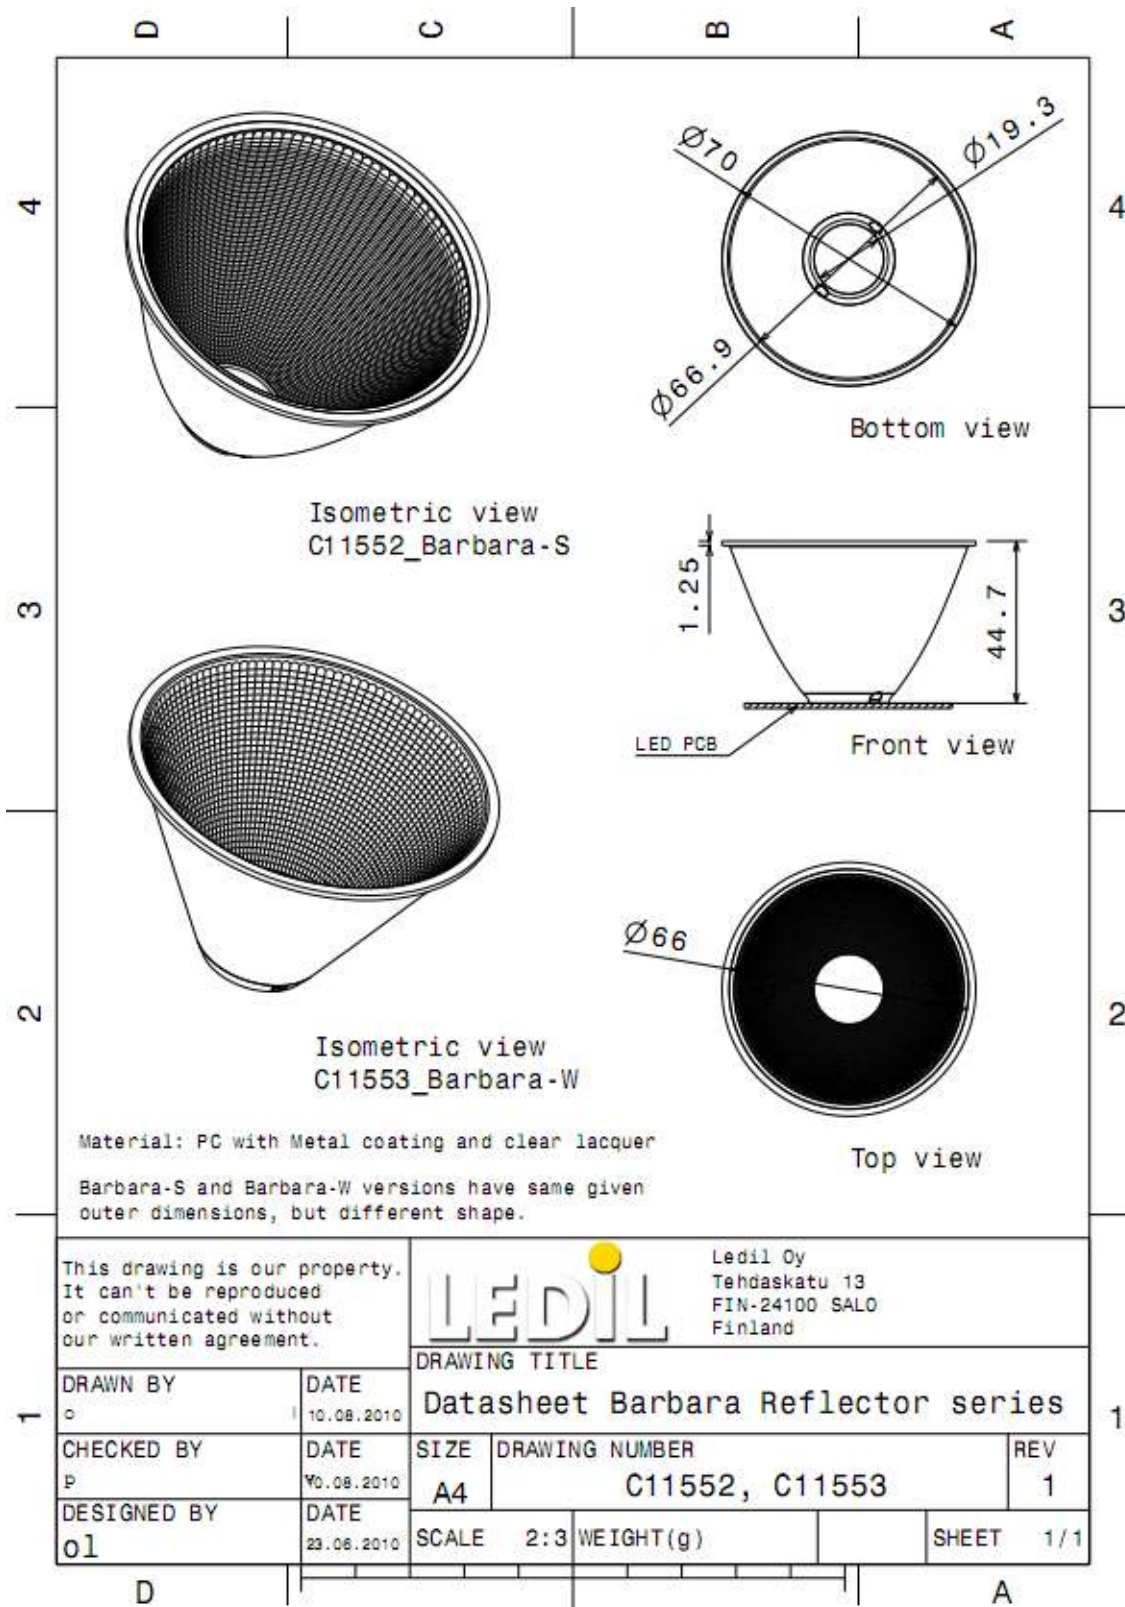

DRAWINGS

© Ledil Oy – PRELIMINARY - Subject to change without prior notice